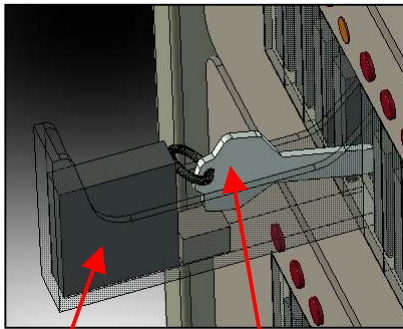

Key Box with Finger Vein Authentication

FDV-KLseries

◆ Keys can be lent out/returned safely and simply with Finger Vein Authentication.

◆ The position to return the key is indicated with an LED when the key ring (RF tag) is read with the reader.

Lending out operation of a key

- ① Finger Vein Authentication**
- ② LEDs for available keys are lit in green color.**
- ③ The Switch for desired Key is depressed.**
- ④ The Tray for the selected Key is opened.**
- ⑤ The key is taken out.**
- ⑥ Tray is pushed in until it is locked.**

Returning operation of a Key

- ① Finger Vein Authentication**
- ② Reading of the RF Tag**
- ③ The tray for return is drawn out.**
- ④ Store the key in the tray.**
- ⑤ Tray is pushed in until it is locked.**
- ⑥ Returning is completed.**

Features of Key Box System

- ◆ A Key Box System with Finger Vein Authentication and a Control RF Tag
- ◆ The ring for Key includes an RF Tag.
- ◆ When the RF Tag is held on the reader, the tray is automatically opened, and the key can be returned to the correct position.
- ◆ Reliable personal identification with Finger Vein Authentication.
- ◆ Lend out privilege can be individually set for users.
- ◆ Lending/Returning acceptable time can be set.
- ◆ Registration, history indication, and retrieval can be implemented with Control PCs.
- ◆ Emergency collective pickup is available.